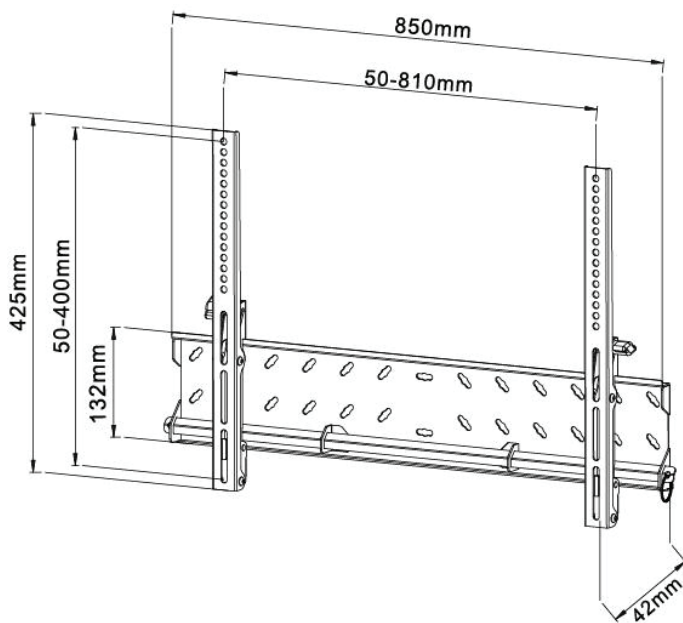

SPEED Tilt TV Wall Bracket

Heavy-duty Tilt TV wall bracket suitable for VESA compatible TVs. Incremental tilt system allow adjustment of up to 15 degrees for the optimal viewing angle. Featuring Smart Locking System with side mounting holes for perfect horizontal adjustment during installation. Secure locking system offers peace-of-mind when installing TV in a public area.

- Suitable for TVs from 42" to 80"
- VESA up to 800x400mm
- 80 kg Max Load
- 42mm Profile
- 0 - 15 Degree Tilt
- Bubble level
- Anti-Thief Lock
- Colour: Black
- Lifetime Warranty

Model No.	PLB143XL
Max VESA	800 x 400
Suit TV Size	42" - 80"
Supported weight	80kg
Profile	42mm
Tilt	0-15 degrees
Bubble Level	Included
Material	Heavy Duty Steel
Unit Weight	3.7 kg
Anti-Theft Lock	Yes (padlock not included)
Finish	Powder Coating
Colour	Black
Pack Dimensions	45mm x 15mm x 910mm
Pack Weight	3.3kg
Barcode	3888000342774