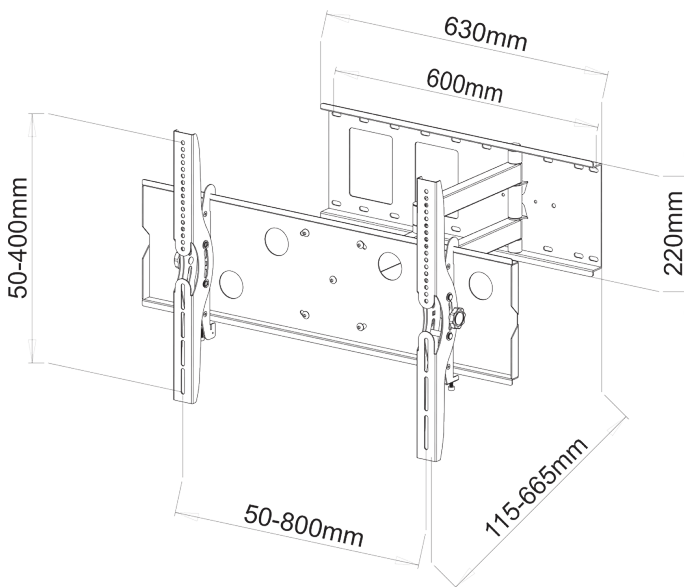

SPEED Articulated TV Wall Bracket

Heavy-duty Fully-Articulated TV wall bracket suitable for VESA compatible TVs. Advanced extend and tilt system allows easy adjustment ± 15 degrees for the optimal viewing angle. Included safety screws fix TV in place after installation to avoid unwanted movement.

- Suitable for TVs from 42" to 80"
- VESA up to 800x400mm
- 80kg Max Load
- 115-665mm Extension
- ± 15 Degree Tilt
- Allows ± 2 degree lateral roll
- Single Arm Extension
- 180 Degree Swivel
- Bubble level
- Colour: Black
- Lifetime Warranty

Model No.	PLB109-84
Max VESA	800 x 400
TV Size	42"-80"
Supported weight	80 kg
Extension	115-665 mm
Tilt	± 15 degree
Swivel	180 degrees
Rotate	± 2 degree
Corner Mounting	Yes
Arm Type	Single Arm
Bubble Level	Included
Material	Heavy Duty Steel
Unit Weight	11.7 kg
Finish	Powder Coating
Color	Black
Pack Dimensions	110mm x 26mm x 790mm
Pack Weight	12.3kg
Barcode	3880000160303