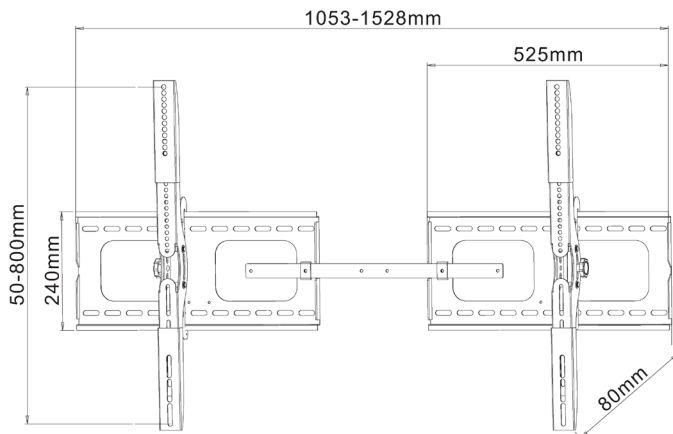

SPEED Tilt TV Wall Bracket

Heavy-duty Tilt TV wall bracket suitable for Extra-Large VESA compatible TVs up to 102". Tilt system allow adjustment of ± 15 degrees for the optimal viewing angle. Featuring Smart Locking System with side mounting holes for perfect horizontal adjustment during installation. Two-piece mounting design allows for greater compatibility with large screen TV screens.

- Suitable for TVs from 60" to 102"
- VESA up to 1400x800
- 150kg Max Load
- 80mm Profile
- ± 15 Degree Tilt
- Colour: Black
- Lifetime Warranty

Model No.	PLB101XL
Max VESA	1400 x 800
Suit TV Size	60"-102"
Supported weight	150 kg
Profile	80mm
Tilt	± 15 Degrees
Bubble Level	Included
Material	Heavy Duty Steel
Unit Weight	7 kg
Finish	Powder Coating
Colour	Black
Pack Dimensions	65mm x 255mm x 560mm
Pack Weight	7.3kg
Barcode	3888000340329