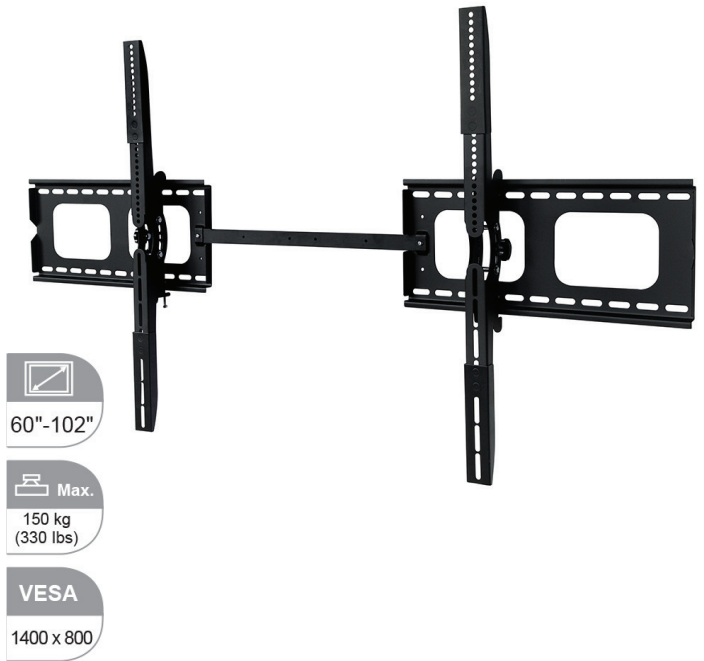

SPEED Tilt TV Wall Bracket

Heavy-duty Tilt TV wall bracket suitable for Extra-Large VESA compatible TVs up to 102". Tilt system allow adjustment of ± 15 degrees for the optimal viewing angle. Featuring Smart Locking System with side mounting holes for perfect horizontal adjustment during installation. Two-piece mounting design allows for greater compatibility with large screen TV screens.

- Suitable for TVs from 60" to 102"
- VESA up to 1400x800
- 150kg Max Load
- 80mm Profile
- ± 15 Degree Tilt
- Colour: Black
- Lifetime Warranty

Model No.	PLB101XL
Max VESA	1400 x 800
Suit TV Size	60"-102"
Supported weight	150 kg
Profile	80mm
Tilt	± 15 Degrees
Bubble Level	Included
Material	Heavy Duty Steel
Unit Weight	7 kg
Finish	Powder Coating
Colour	Black
Pack Dimensions	65mm x 255mm x 560mm
Pack Weight	7.3kg
Barcode	3888000340329